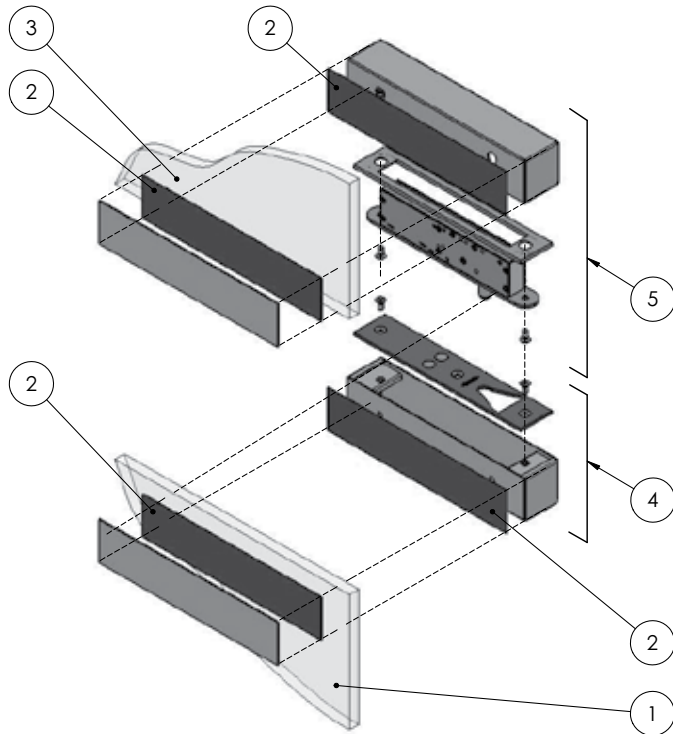

PRODUCT DIMENSIONS AND INSTALLATION

VE1260-GL Glass Door Mounting Boxes

ITEM NO.	PartNo	DESCRIPTION	QTY.
1		GLASS DOOR	1
2	SUPPLIED BY OTHERS	3M VHB ADHESIVE TAPE No. 4910	4
3		GLASS HEADER	1
4	VE1260GL-DO12	VE1260R GLASS DOOR MOUNT - DOOR KIT	1
5	VE1260GL-FR	VE1260R GLASS DOOR MOUNT - FRAME KIT	1