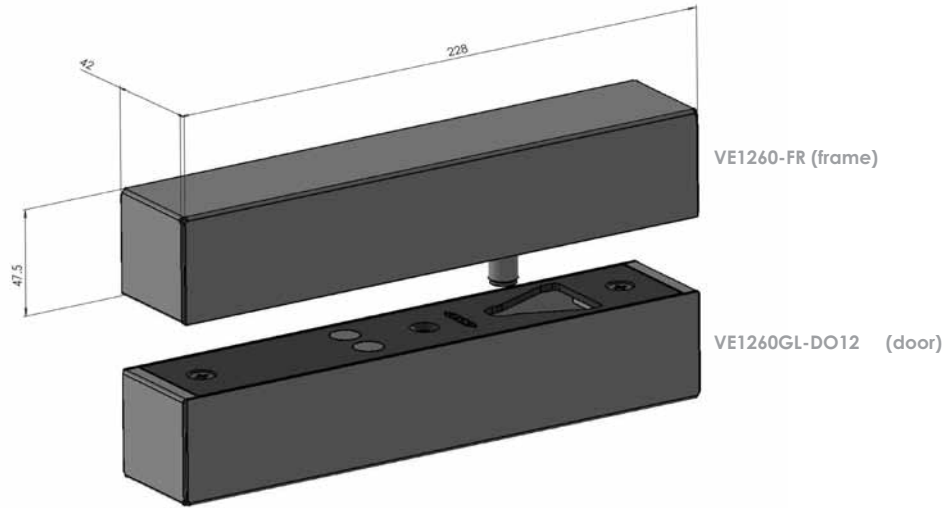

PRODUCT DIMENSIONS AND INSTALLATION

VE1260-GL Glass Door Mounting Boxes

ITEM NO.	PartNo	DESCRIPTION	QTY.
1		GLASS DOOR	1
2	SUPPLIED BY OTHERS	3M VHB ADHESIVE TAPE No. 4910	4
3		GLASS HEADER	1
4	VE1260GL-DO12	VE1260R GLASS DOOR MOUNT - DOOR KIT	1
5	VE1260GL-FR	VE1260R GLASS DOOR MOUNT - FRAME KIT	1